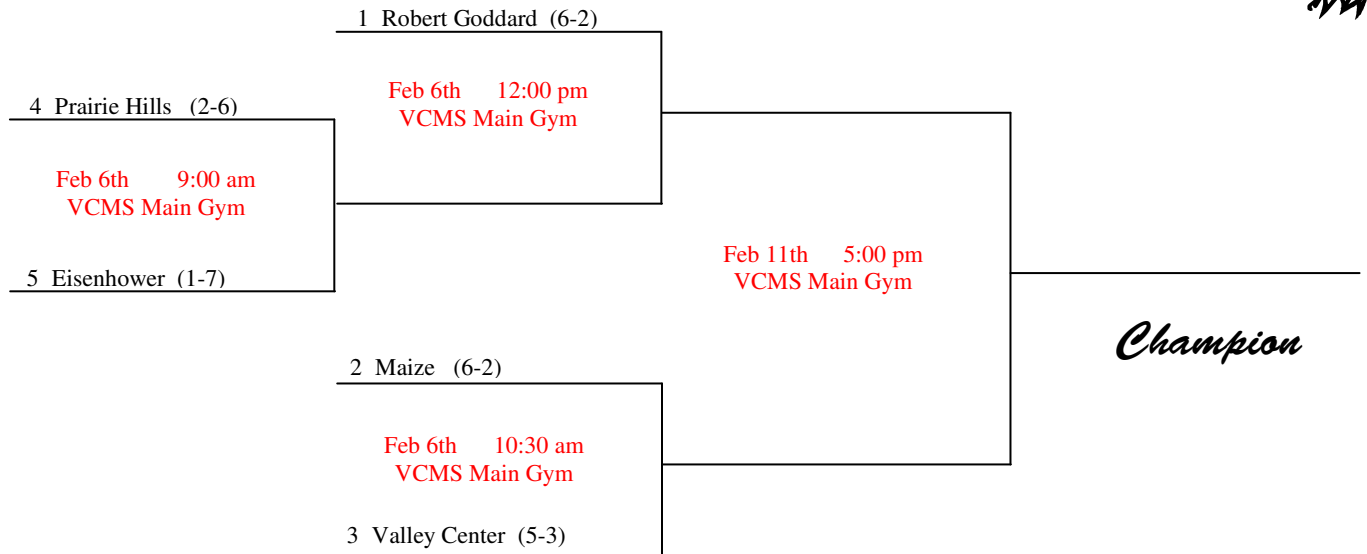

PIONEER LEAGUE

7th Grade Division II 2010 Basketball Tournament

7th Grade Boys

All games will be played at
Valley Center Middle School

Valley Center Middle School
737 N Meridian
Valley Center, KS 67147